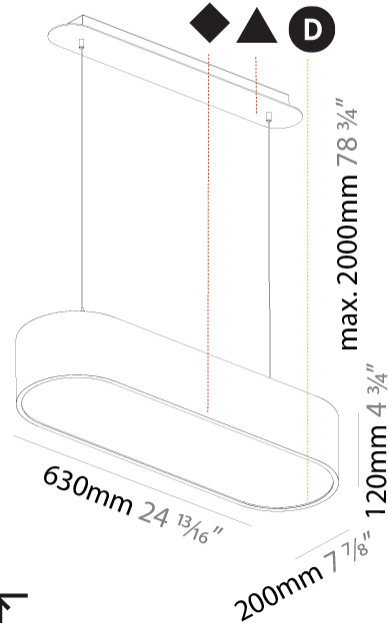

GENERAL

Series: Smoothy
Subseries: Smoothline
Brand: Prolicht
Division: Architectural
Mounting Type: Suspension
Mounting Location: Ceiling
Subcategory: Ambient

PHYSICAL

Shape: Oval
Length (mm): 630
Length (in): 24 ¹³/₁₆"
Width (mm): 200
Width (in): 7 ⁷/₈"
Height (mm): 120
Height (in): 4 ³/₄"
Max. Overall Height (mm): 2120
Max. Overall Height (in): 82 ¹/₂"
Light Distribution: Direct
Weight (kg): 5.043
Weight (lbs): 11.40
Diffuser: PMMA - Opal or Micro-Prism
Fixture Finish: SSR / BKV / CWI / CRY / HAB / UFT / ITA / RUA / FTG / MYG / LOD / PUS / FRO / FUP / KIA / POP / BLS / SPG / MEY / GOH / GUM / CHC / COM / ABZ / JAG / OBR / MOS / ROR
Fixture Material: Extruded Aluminum / Steel
Cable Details: 2000mm / 78 3/4"

ELECTRICAL

Lamp Type: LED (Zhaga Standard)
Input Wattage (W): 12
Total Output Wattage (W): 18
Dimming: Tri-Mode (Non-Dimming and Phase Dimming (120Vac only) and 0-10V Dimming)
Driver Included: Yes
Driver Location: Integrated
Driver Type: Constant Current - Universal
Driver Class: Class 2
Input Voltage (V): 120 - 277
Constant Current (MA): 500

LED

Number of LEDs: 6 x 3W
Color Temperature (°K): 3000 / 3500 / 4000
Max. Delivered Lumen (lm): 1530 / 1646 / 1680
Lamp Life (hrs): 50000

OPTICAL

RATINGS AND CERTIFICATIONS

Certified By: Certified for North American Standards
IP rating: IP20